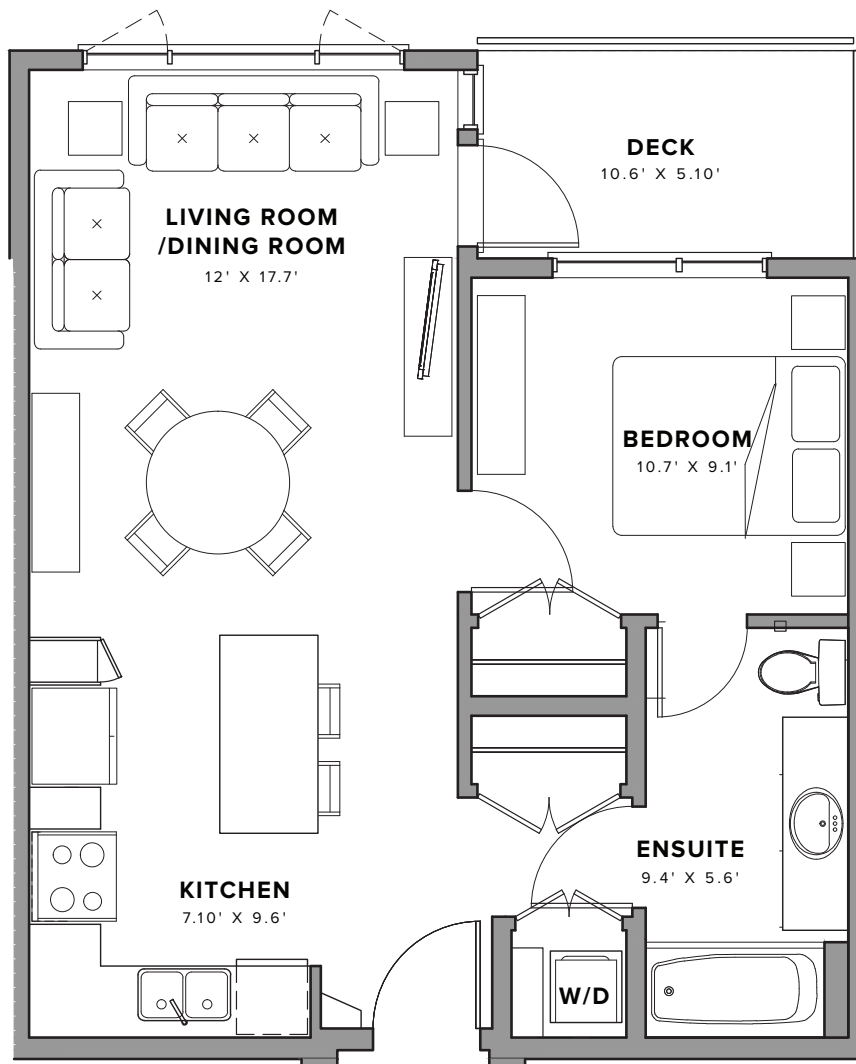

THE RESIDENCES AT
NORTHWOODS
VILLAGE

UNIT 1A

STUDIO

448 SQUARE FEET

THE RESIDENCES AT
NORTHWOODS
VILLAGE

UNIT B1

1 BEDROOM

600 SQUARE FEET

THE RESIDENCES AT
NORTHWOODS
VILLAGE

UNIT B2

1 BEDROOM

600 SQUARE FEET

THE RESIDENCES AT
NORTHWOODS
VILLAGE

UNIT B4

1 BEDROOM + DEN

728 SQUARE FEET