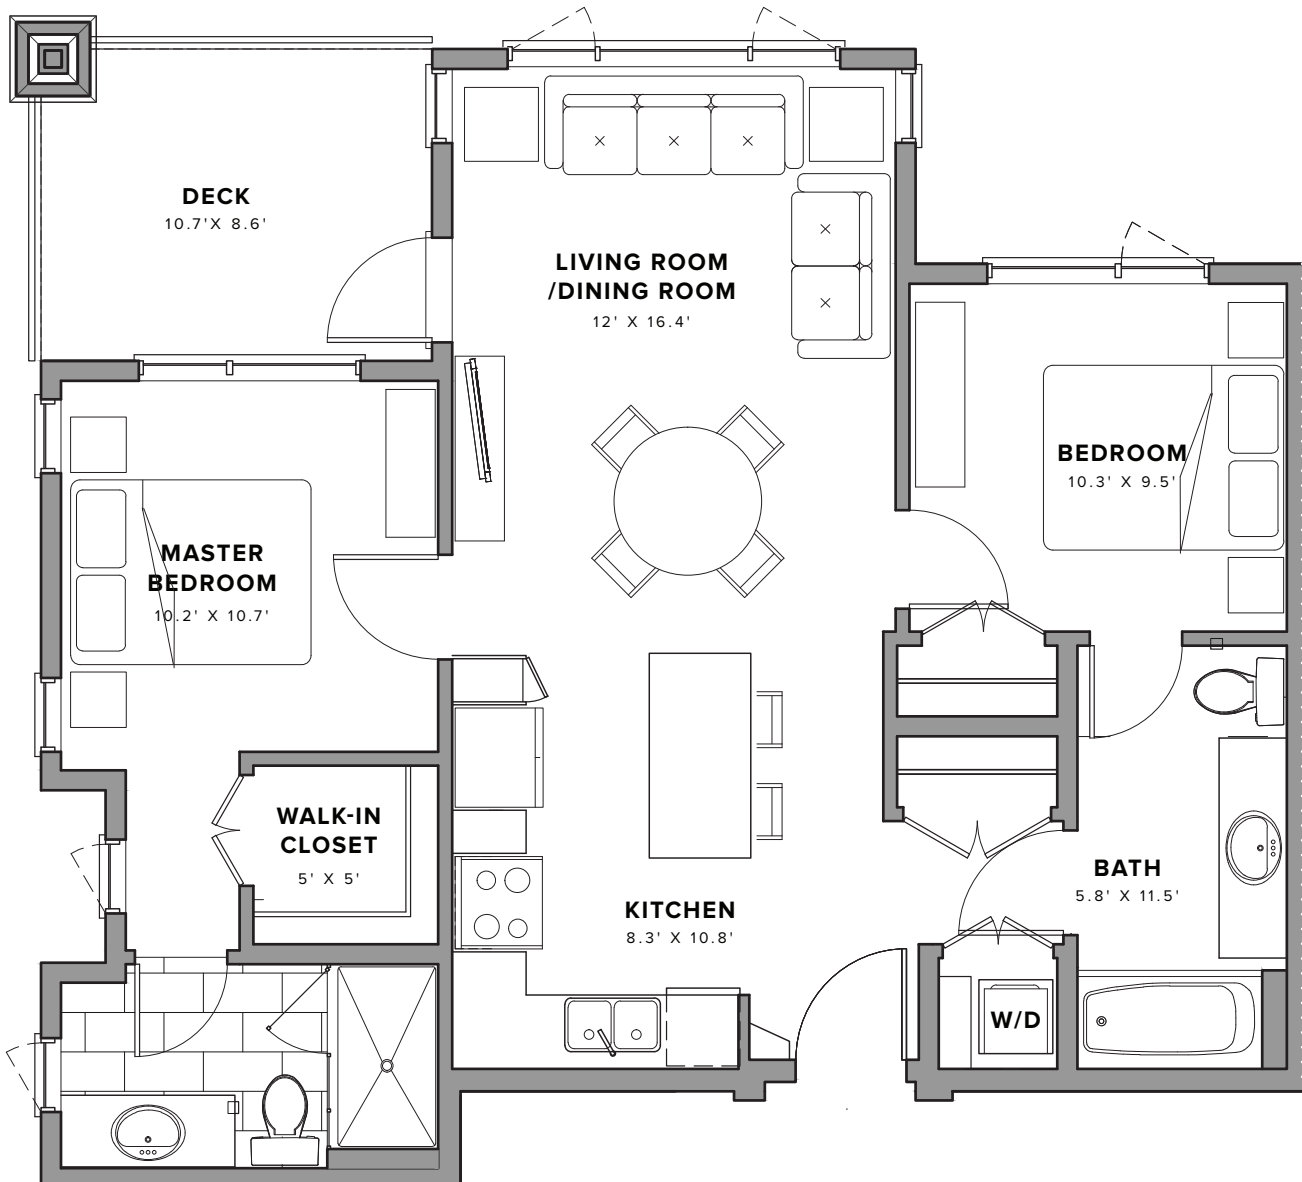

THE RESIDENCES AT
NORTHWOODS
VILLAGE

UNIT D1B

2 BEDROOM

842.2 SQUARE FEET

THE RESIDENCES AT
NORTHWOODS
VILLAGE

UNIT D2

2 BEDROOM

822 SQUARE FEET