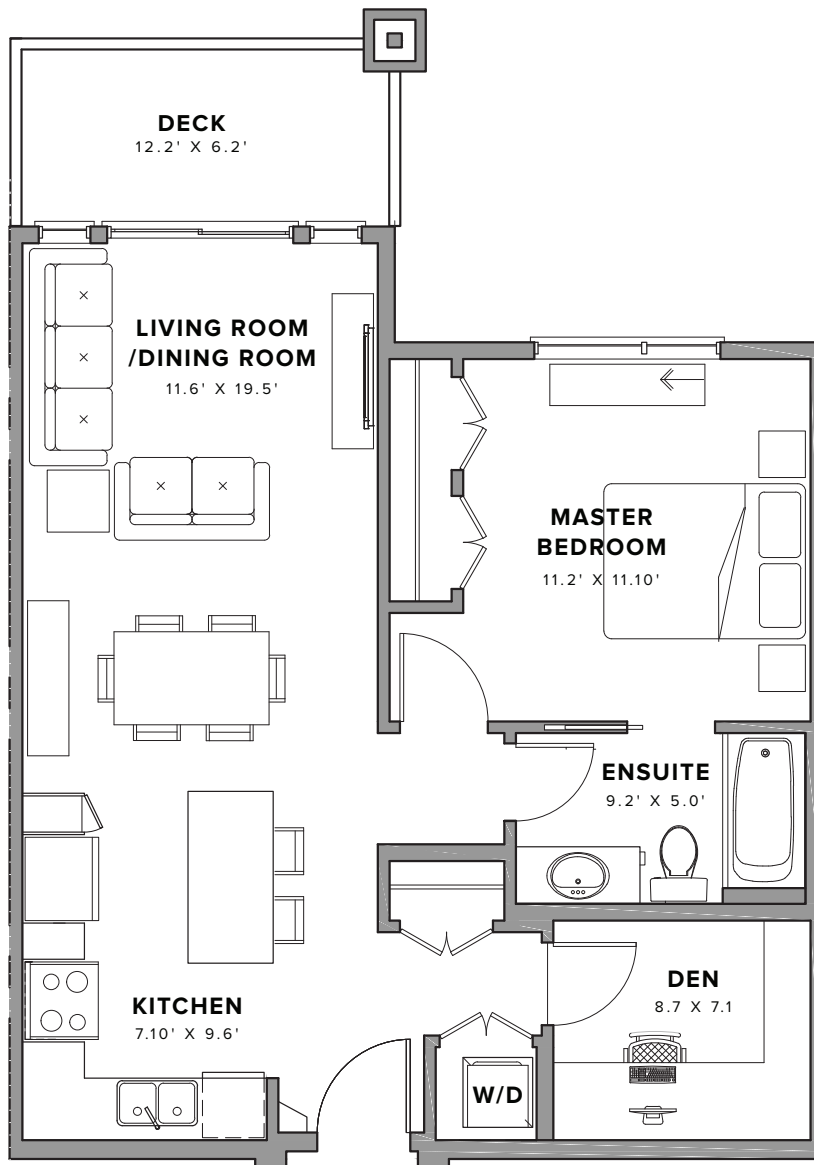

THE RESIDENCES AT
NORTHWOODS
VILLAGE

UNIT 1A

STUDIO

448 SQUARE FEET

THE RESIDENCES AT
NORTHWOODS
VILLAGE

UNIT B1

1 BEDROOM

600 SQUARE FEET

THE RESIDENCES AT
NORTHWOODS
VILLAGE

UNIT B2

1 BEDROOM

600 SQUARE FEET

THE RESIDENCES AT
NORTHWOODS
VILLAGE

UNIT B4

1 BEDROOM + DEN

728 SQUARE FEET

THE RESIDENCES AT
NORTHWOODS
VILLAGE

UNIT D1B

2 BEDROOM

842.2 SQUARE FEET

THE RESIDENCES AT
NORTHWOODS
VILLAGE

UNIT D2

2 BEDROOM

822 SQUARE FEET