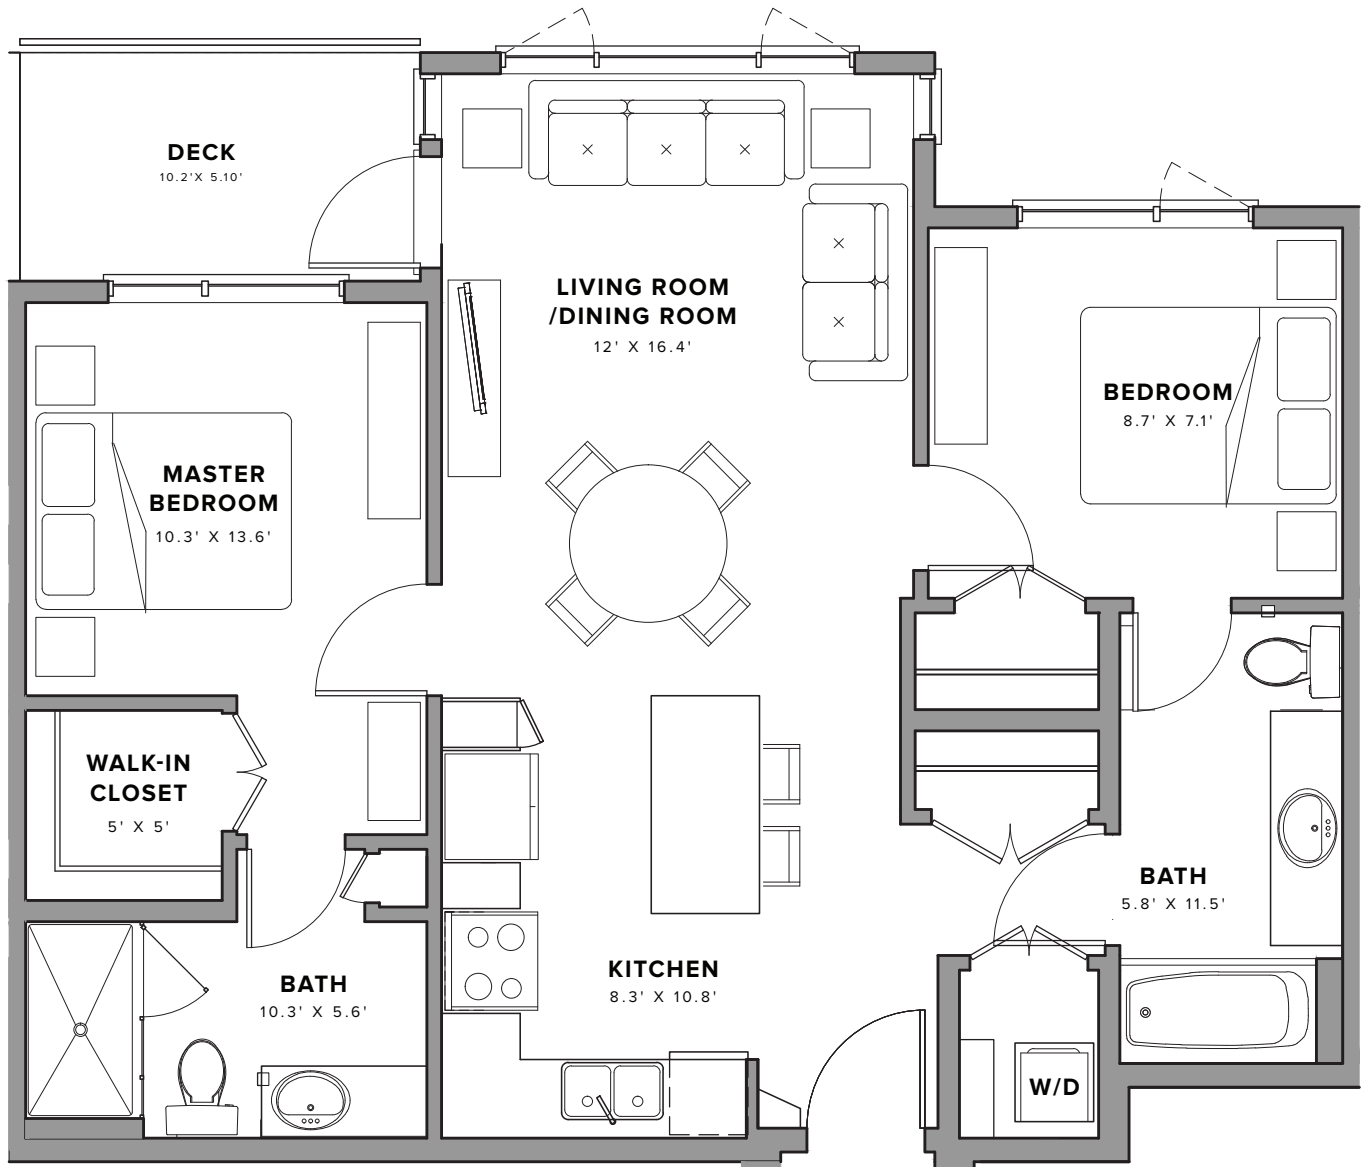

THE RESIDENCES AT
NORTHWOODS
VILLAGE

UNIT 1A

STUDIO

448 SQUARE FEET

THE RESIDENCES AT
NORTHWOODS
VILLAGE

UNIT B1

1 BEDROOM

600 SQUARE FEET

THE RESIDENCES AT
NORTHWOODS
VILLAGE

UNIT B2

1 BEDROOM

600 SQUARE FEET

THE RESIDENCES AT
NORTHWOODS
VILLAGE

UNIT B4

1 BEDROOM + DEN

728 SQUARE FEET

THE RESIDENCES AT
NORTHWOODS
VILLAGE

UNIT D1B

2 BEDROOM

842.2 SQUARE FEET

THE RESIDENCES AT
NORTHWOODS
VILLAGE

UNIT D2

2 BEDROOM

822 SQUARE FEET