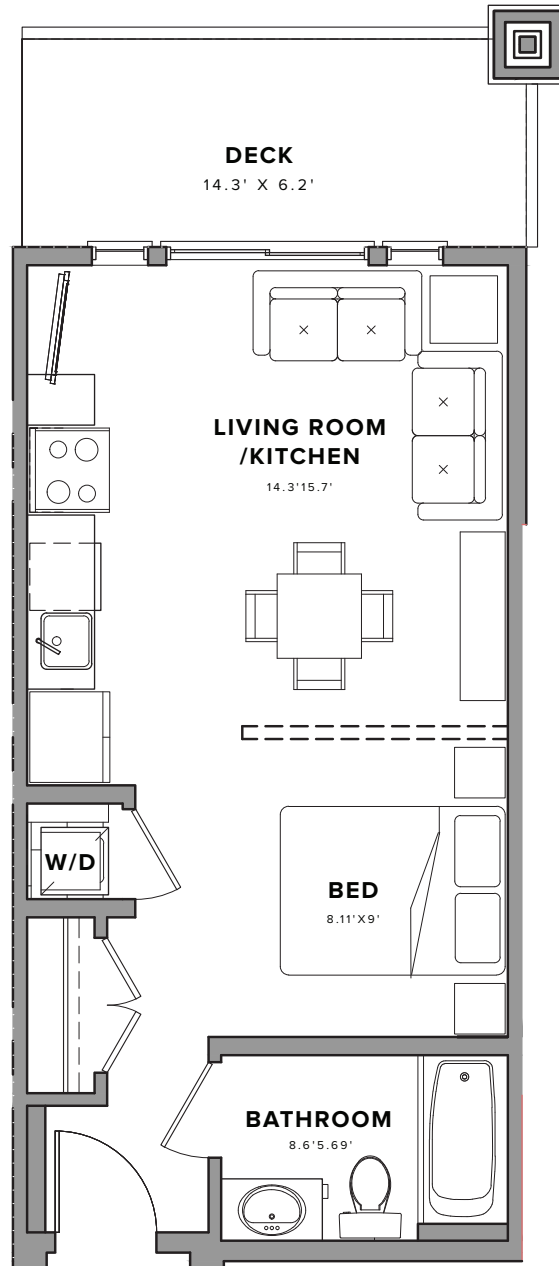

THE RESIDENCES AT
NORTHWOODS
VILLAGE

UNIT 1A

STUDIO

448 SQUARE FEET

THE RESIDENCES AT
NORTHWOODS
VILLAGE

UNIT B1

1 BEDROOM

600 SQUARE FEET

THE RESIDENCES AT
NORTHWOODS
VILLAGE

UNIT B2

1 BEDROOM

600 SQUARE FEET

THE RESIDENCES AT
NORTHWOODS
VILLAGE

UNIT B4

1 BEDROOM + DEN

728 SQUARE FEET

THE RESIDENCES AT
NORTHWOODS
VILLAGE

UNIT D1B

2 BEDROOM

842.2 SQUARE FEET

THE RESIDENCES AT
NORTHWOODS
VILLAGE

UNIT D2

2 BEDROOM

822 SQUARE FEET