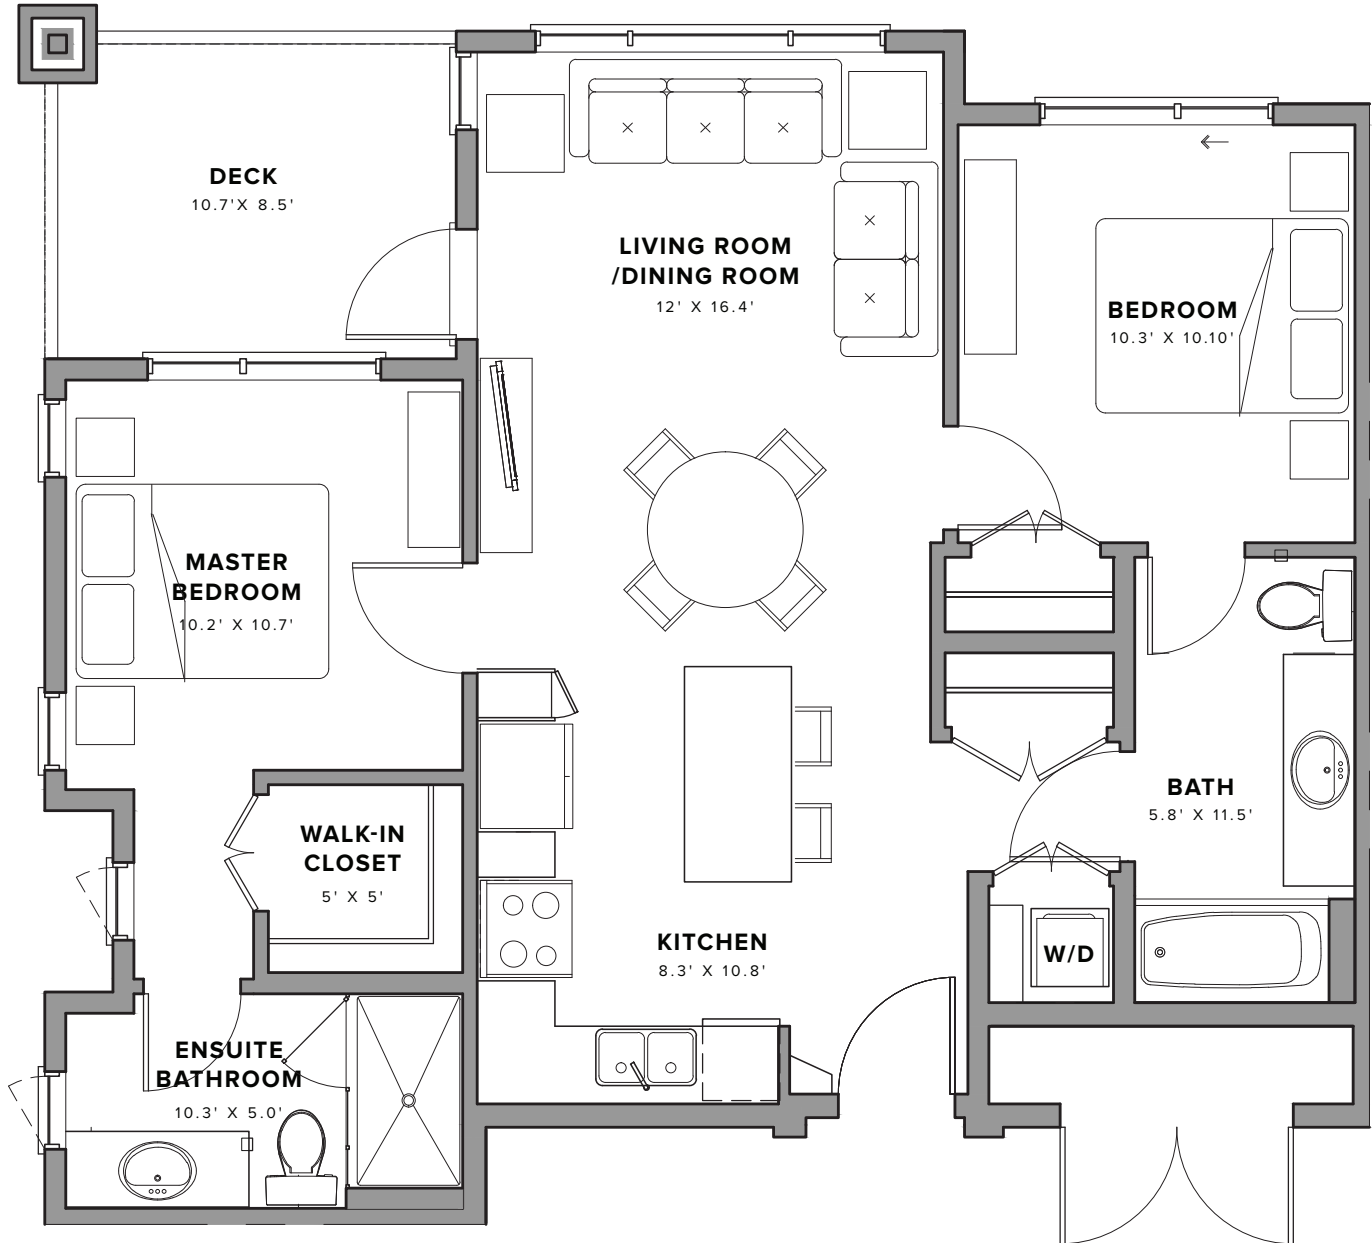

THE RESIDENCES AT
NORTHWOODS
VILLAGE

UNIT D4

2 BEDROOM

837.7 SQUARE FEET