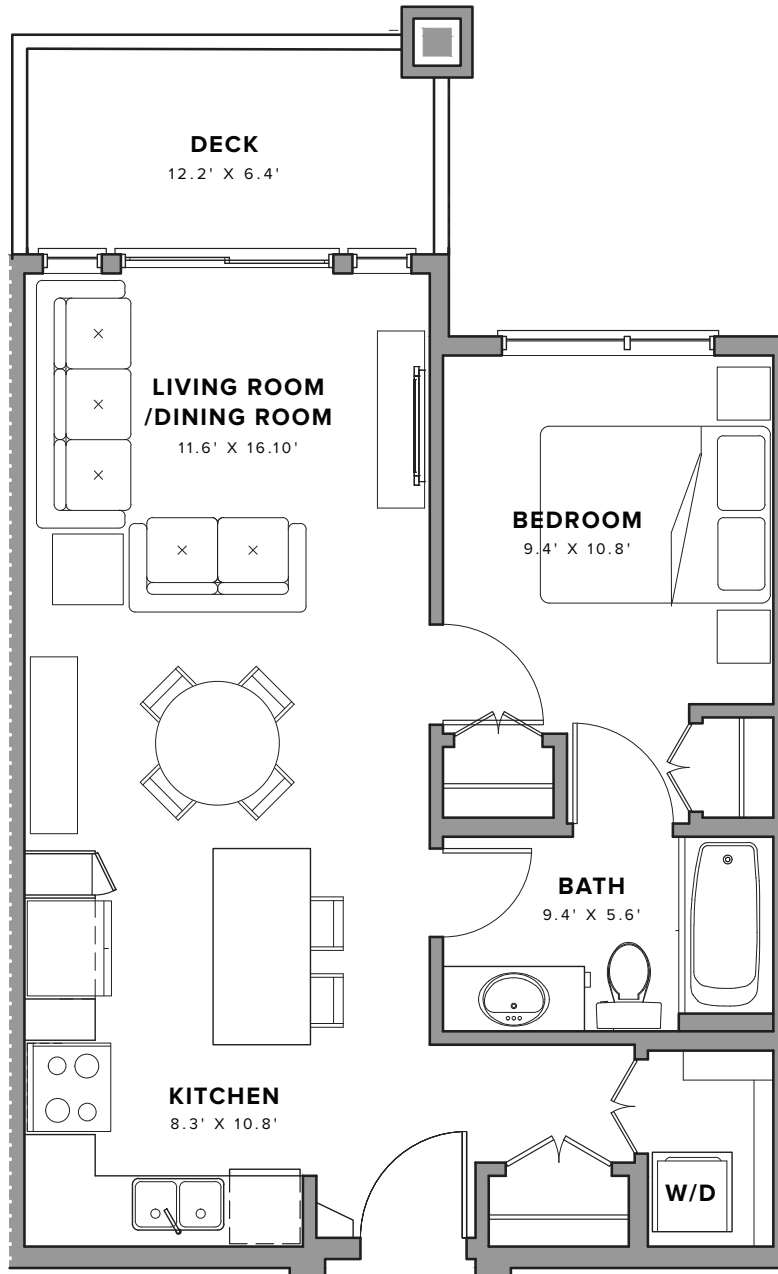

THE RESIDENCES AT
NORTHWOODS
VILLAGE

UNIT 1A

STUDIO

448 SQUARE FEET

THE RESIDENCES AT
NORTHWOODS
VILLAGE

UNIT B1

1 BEDROOM

600 SQUARE FEET

THE RESIDENCES AT
NORTHWOODS
VILLAGE

UNIT B2

1 BEDROOM

600 SQUARE FEET

THE RESIDENCES AT
NORTHWOODS
VILLAGE

UNIT B4

1 BEDROOM + DEN

728 SQUARE FEET

THE RESIDENCES AT
NORTHWOODS
VILLAGE

UNIT D1B

2 BEDROOM

842.2 SQUARE FEET

THE RESIDENCES AT
NORTHWOODS
VILLAGE

UNIT D2

2 BEDROOM

822 SQUARE FEET