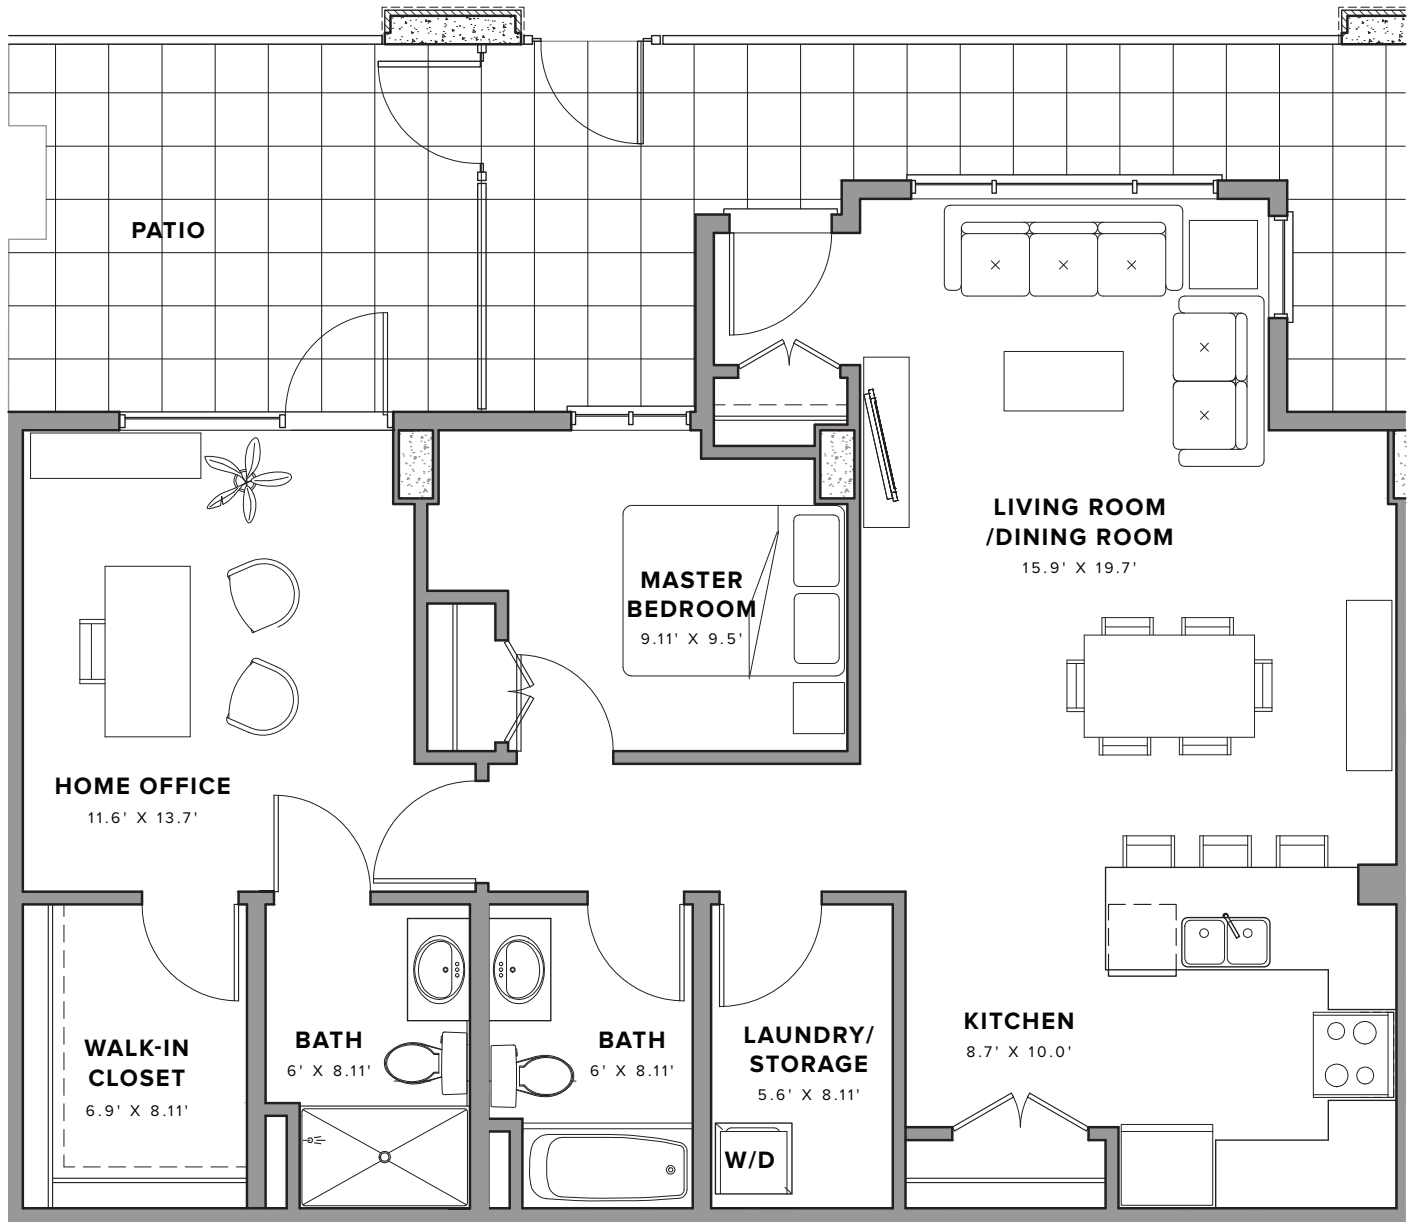

THE RESIDENCES AT
NORTHWOODS
VILLAGE

UNIT D4

2 BEDROOM

837.7 SQUARE FEET

THE RESIDENCES AT
NORTHWOODS
VILLAGE

UNIT E4

LIVE/WORK

747 SQUARE FEET - LIVE
315 SQUARE FEET - WORK

THE RESIDENCES AT
NORTHWOODS
VILLAGE

UNIT D3

2 BEDROOM

827.9 SQUARE FEET